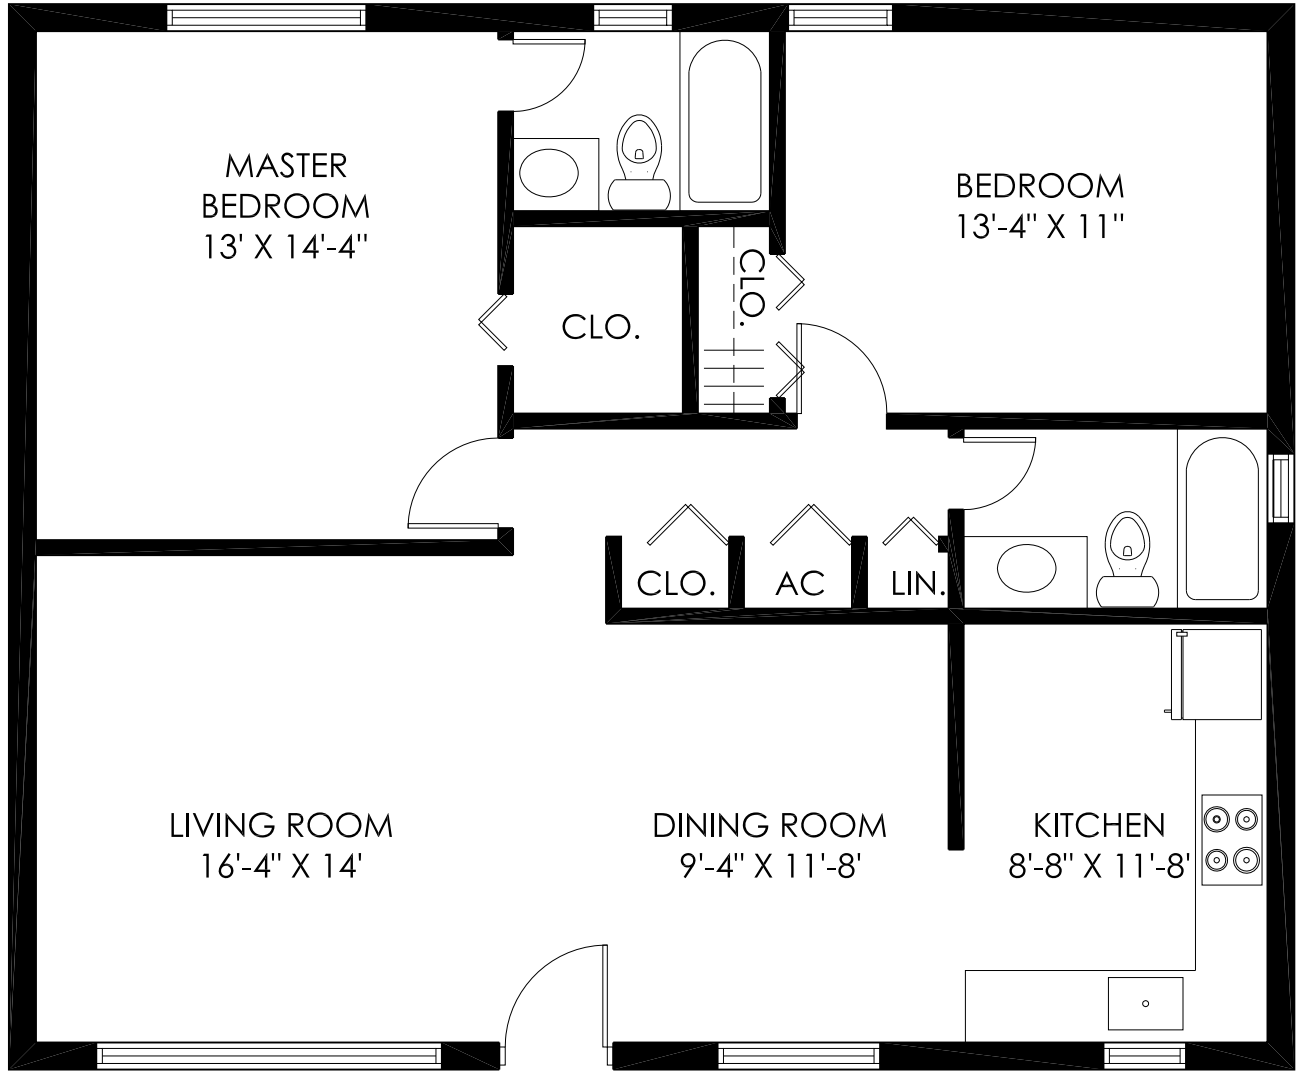

1 BEDROOM/ 1BATH
690 S.F.

KEY WEST

4200 SHERIDAN STREET, HOLLYWOOD, FLORIDA 33021

2 BEDROOM/ 2BATH
1000 S.F.

KEY WEST

4200 SHERIDAN STREET, HOLLYWOOD, FLORIDA 33021