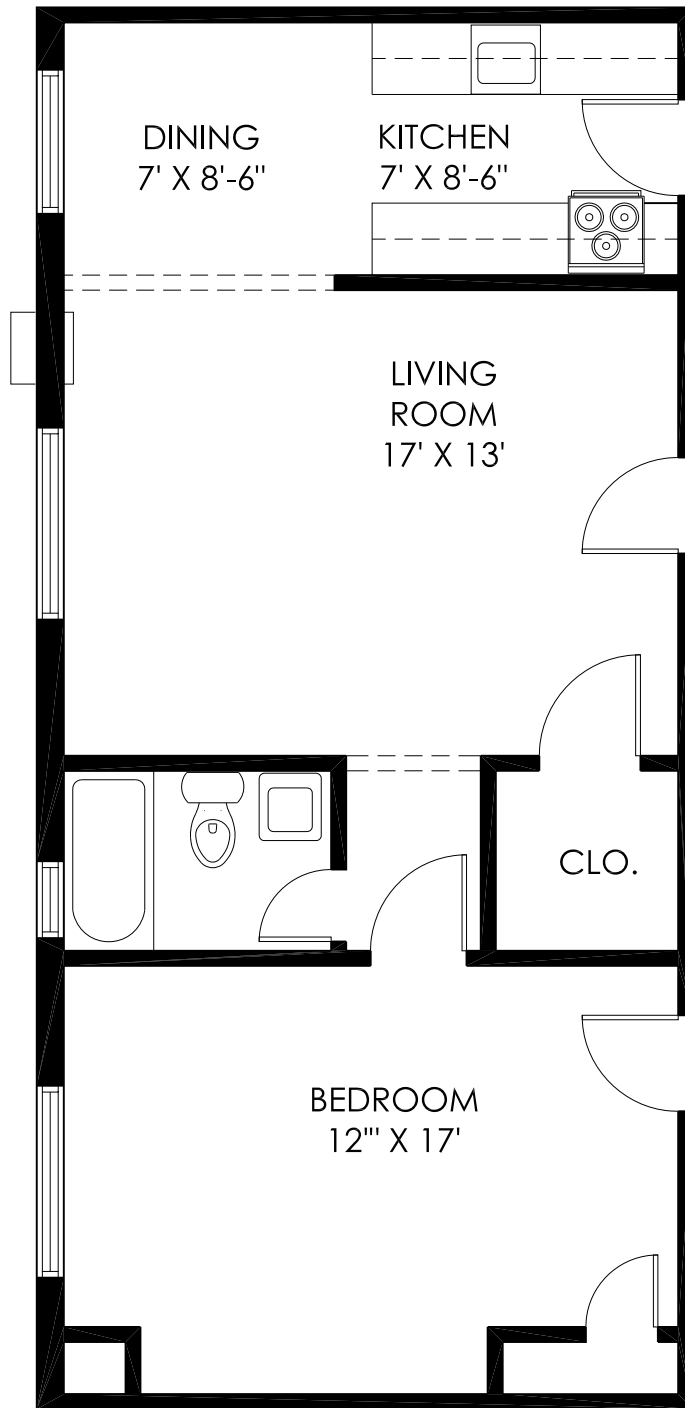

1 BEDROOM/ 1 BATH  
550 S.F.

AVALON APARTMENTS  
ADDRESS, FLORIDA 33021

1 BEDROOM/ 1 BATH  
650 S.F.

AVALON APARTMENTS

ADDRESS, FLORIDA 33021

STUDIO SMALLEST  
SCALES 413 S.F.

AVALON APARTMENTS

ADDRESS, FLORIDA 33021