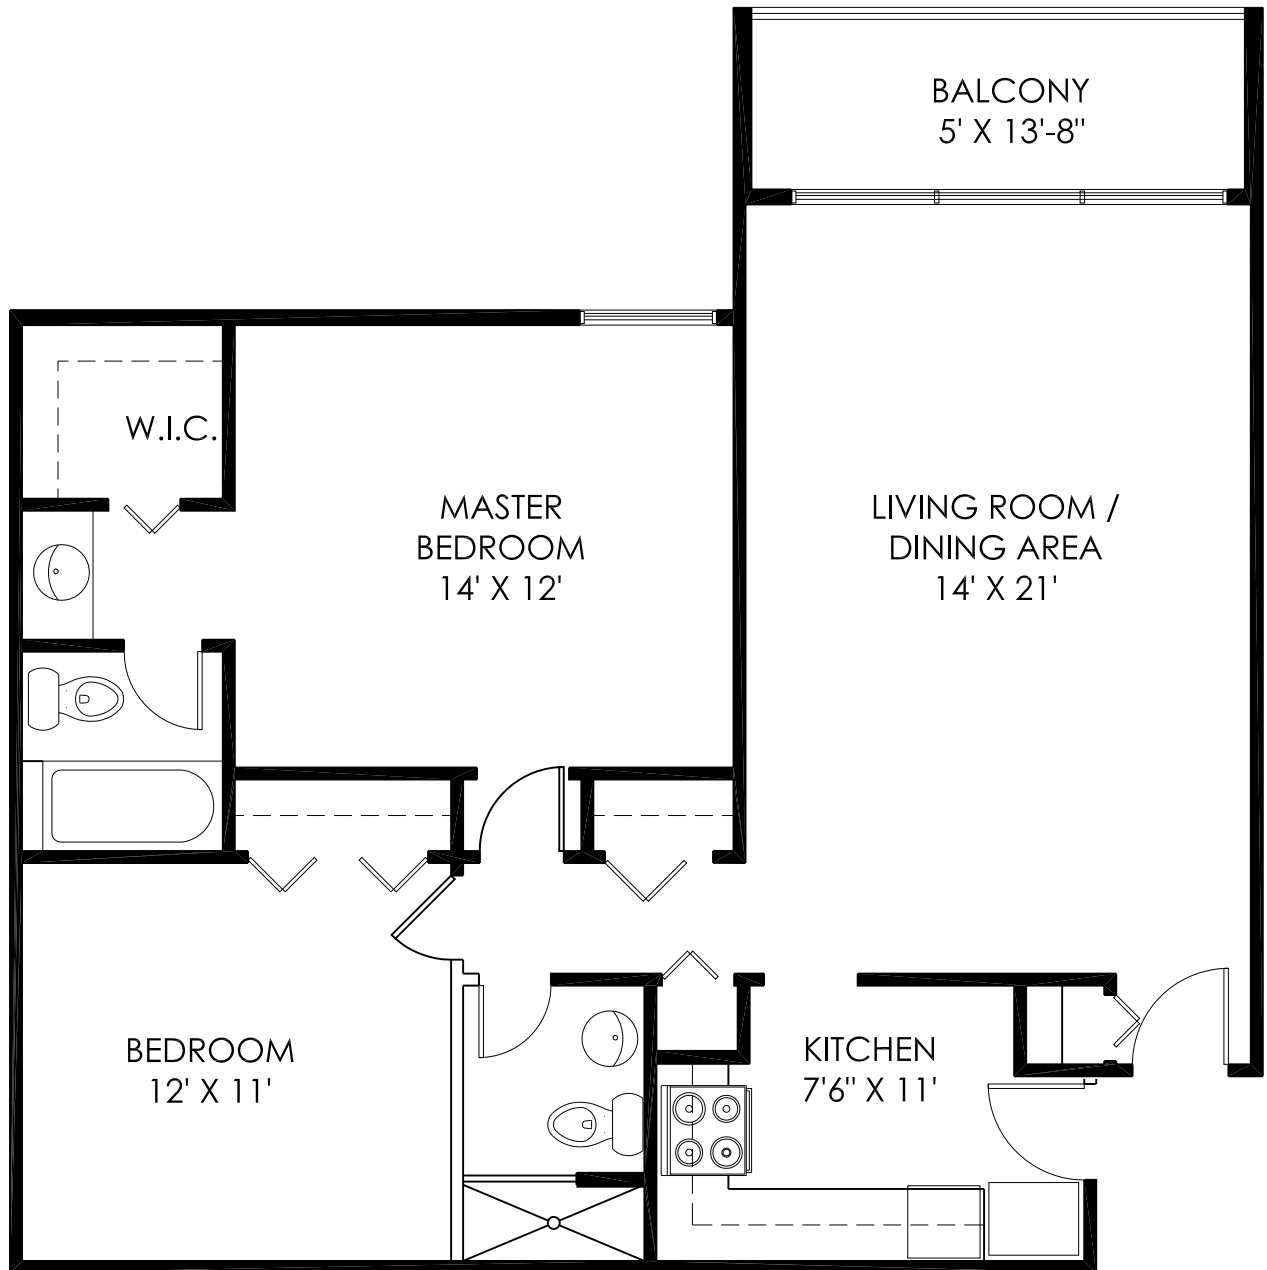

1 BEDROOM/ 1.5 BATH
950 S.F.

THE NAUTILUS

3500 WASHINGTON STREET, HOLLYWOOD, FLORIDA 33021

2 BEDROOM/ 2 BATH
1150 S.F.

THE NAUTILUS

3500 WASHINGTON STREET, HOLLYWOOD, FLORIDA 33021