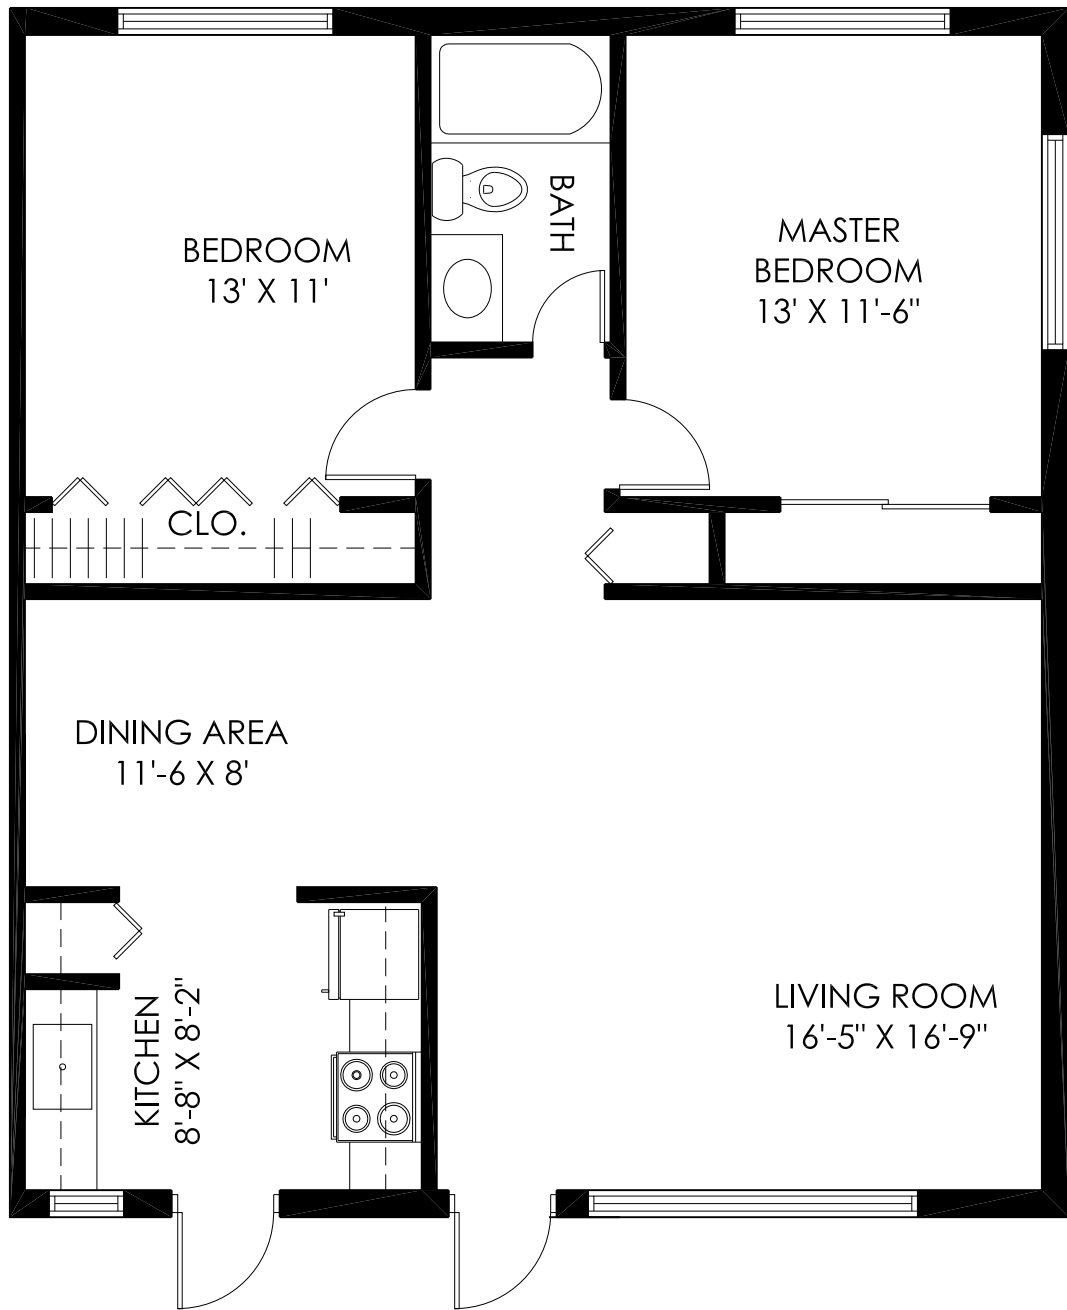

1 BEDROOM 1BATH
700 S.F.

FONTANA APARTMENTS

3505 MONROE STREET, HOLLYWOD, FLORIDA 33021

2 BEDROOM 1 BATH
900 S.F.

FONTANA APARTMENTS

3505 MONROE STREET, HOLLYWOD, FLORIDA 33021

2 BEDROOM/ 2BATH
1000 S.F.

FONTANA APARTMENTS

3505 MONROE STREET, HOLLYWOD, FLORIDA 33021

1 BEDROOM 1BATH
520 S.F.

FONTANA APARTMENTS

3505 MONROE STREET, HOLLYWOD, FLORIDA 33021