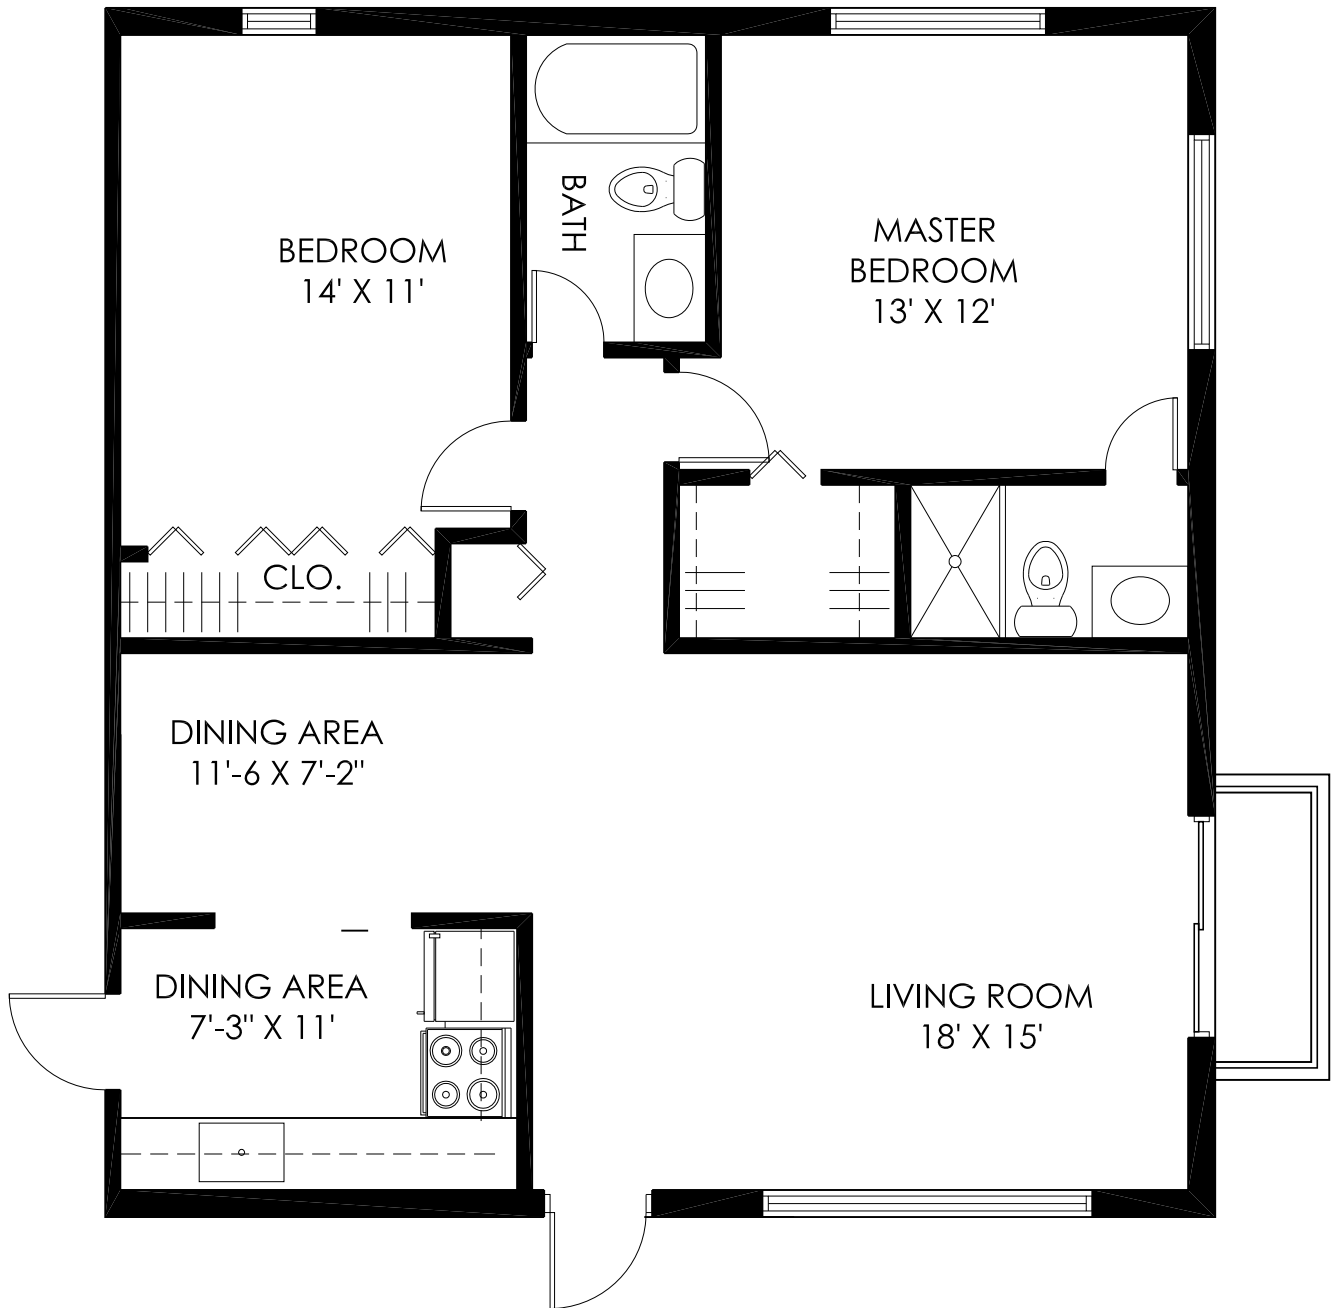

1 BEDROOM 1BATH
700 S.F.

FONTANA APARTMENTS

3505 MONROE STREET, HOLLYWOD, FLORIDA 33021

2 BEDROOM 1 BATH
900 S.F.

FONTANA APARTMENTS

3505 MONROE STREET, HOLLYWOD, FLORIDA 33021

2 BEDROOM/ 2BATH
1000 S.F.

FONTANA APARTMENTS

3505 MONROE STREET, HOLLYWOD, FLORIDA 33021

1 BEDROOM 1BATH
520 S.F.

FONTANA APARTMENTS

3505 MONROE STREET, HOLLYWOD, FLORIDA 33021