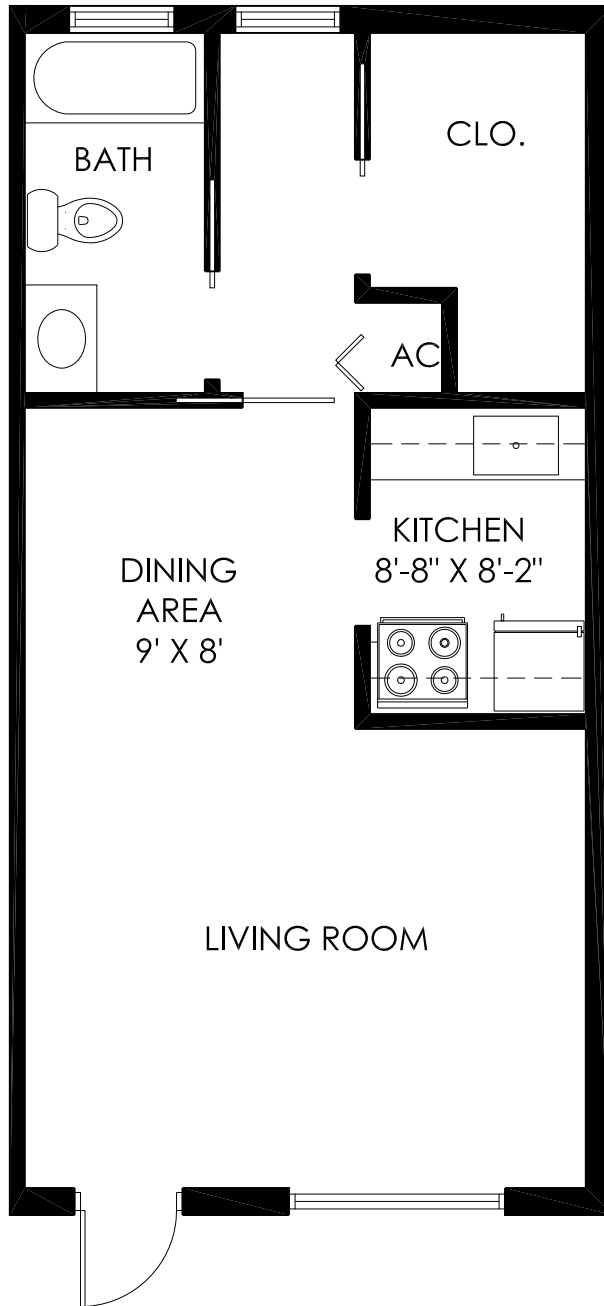

1 BEDROOM 1BATH
700 S.F.

FONTANA APARTMENTS

3505 MONROE STREET, HOLLYWOD, FLORIDA 33021

2 BEDROOM 1 BATH
900 S.F.

FONTANA APARTMENTS

3505 MONROE STREET, HOLLYWOD, FLORIDA 33021

2 BEDROOM/ 2BATH
1000 S.F.

FONTANA APARTMENTS

3505 MONROE STREET, HOLLYWOD, FLORIDA 33021

1 BEDROOM 1BATH
520 S.F.

FONTANA APARTMENTS

3505 MONROE STREET, HOLLYWOD, FLORIDA 33021