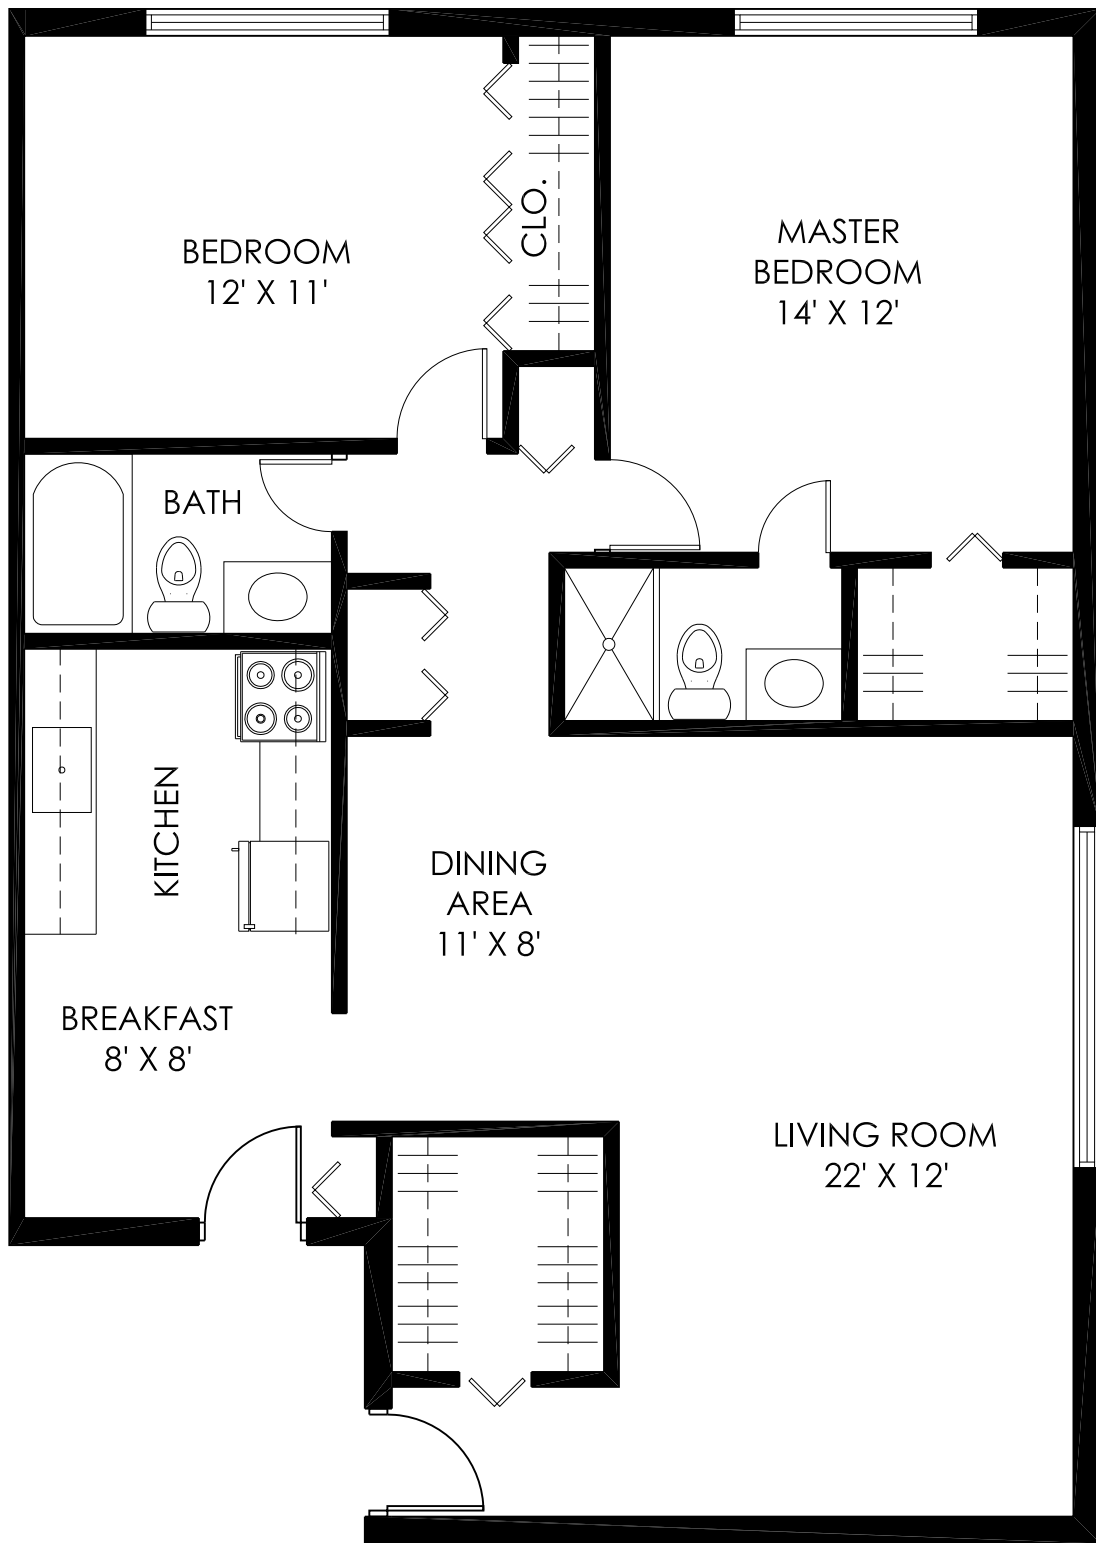

1 BEDROOM/ 1BATH
627 S.F.

EMERALD GREENS APARTMENTS

4300 SHERIDAN STREET, HOLLYWOD, FLORIDA 33021

2 BEDROOM/ 1BATH
891 S.F.

EMERALD GREENS APARTMENTS

4300 SHERIDAN STREET, HOLLYWOD, FLORIDA 33021

2 BEDROOM/ 2BATH
1096 S.F.

EMERALD GREENS APARTMENTS

4300 SHERIDAN STREET, HOLLYWOD, FLORIDA 33021

3 BEDROOM/ 2BATH
1325 S.F.

EMERALD GREENS APARTMENTS

4300 SHERIDAN STREET, HOLLYWOD, FLORIDA 33021

2 BEDROOM/ 2BATH
986 S.F.

EMERALD GREENS APARTMENTS