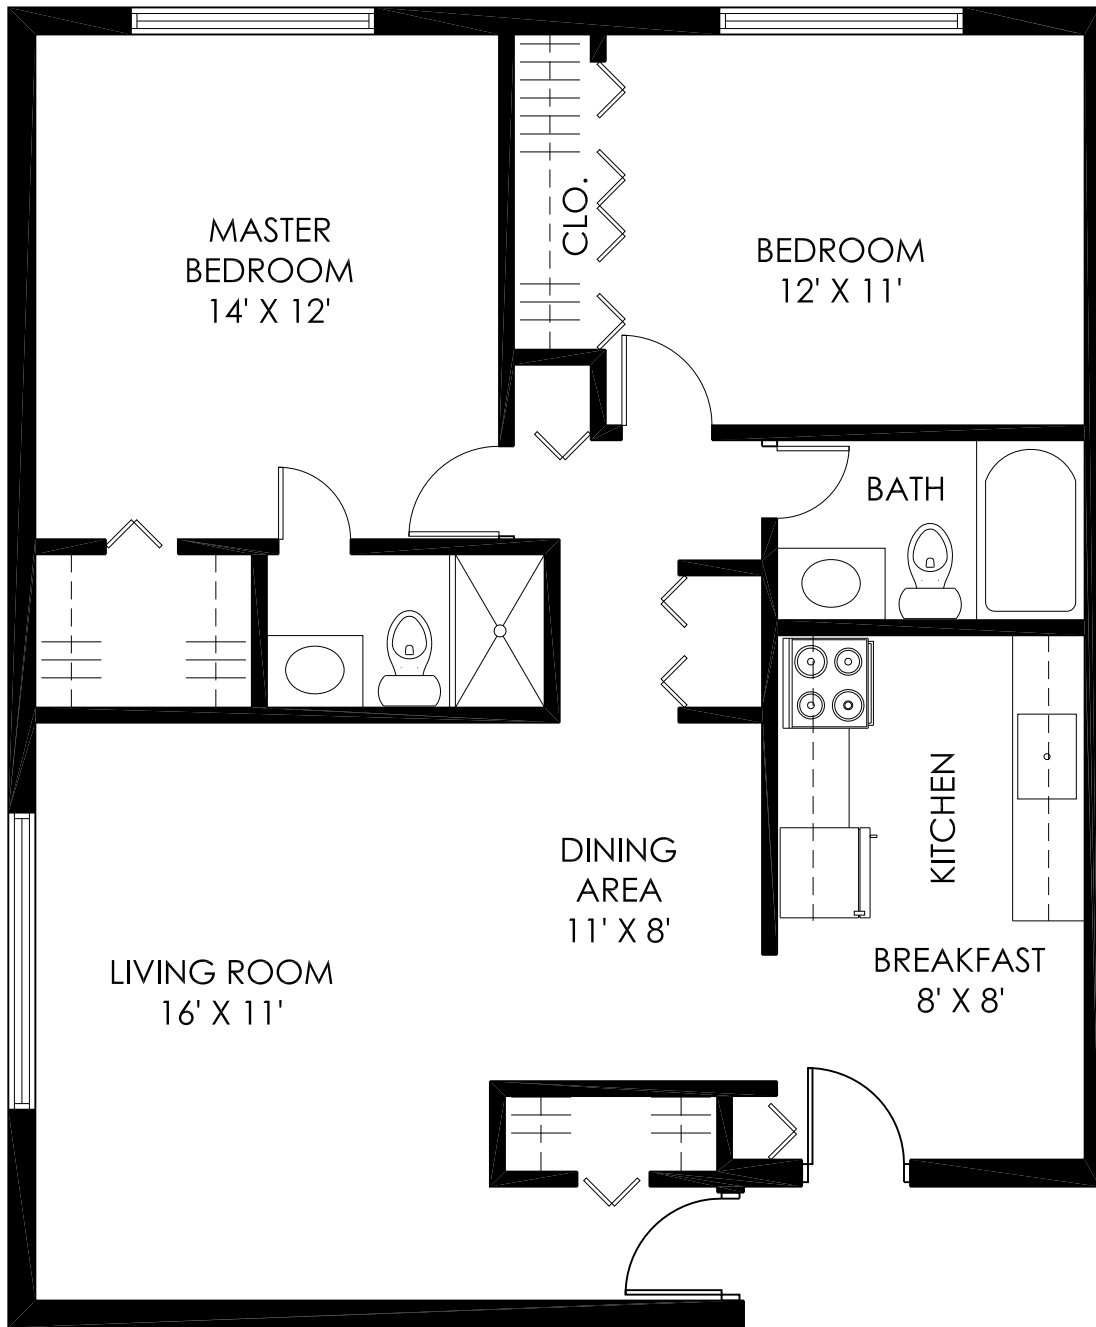

1 BEDROOM/ 1BATH
627 S.F.

EMERALD GREENS APARTMENTS

4300 SHERIDAN STREET, HOLLYWOD, FLORIDA 33021

2 BEDROOM/ 1BATH
891 S.F.

EMERALD GREENS APARTMENTS

4300 SHERIDAN STREET, HOLLYWOD, FLORIDA 33021

2 BEDROOM/ 2BATH
1096 S.F.

EMERALD GREENS APARTMENTS

4300 SHERIDAN STREET, HOLLYWOD, FLORIDA 33021

3 BEDROOM/ 2BATH
1325 S.F.

EMERALD GREENS APARTMENTS

4300 SHERIDAN STREET, HOLLYWOD, FLORIDA 33021

2 BEDROOM/ 2BATH
986 S.F.

EMERALD GREENS APARTMENTS