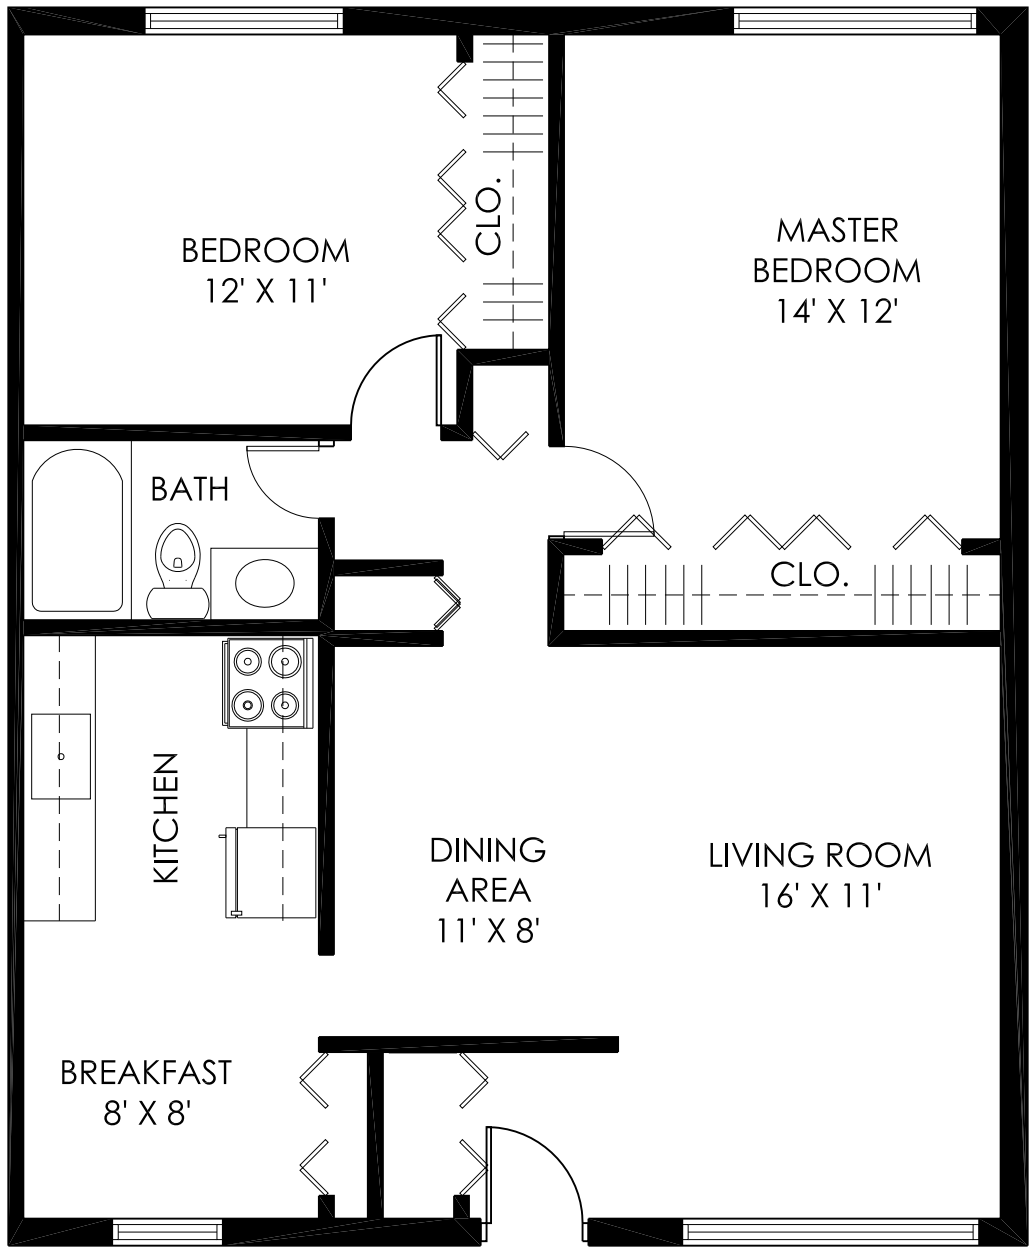

1 BEDROOM/ 1BATH
627 S.F.

EMERALD GREENS APARTMENTS

4300 SHERIDAN STREET, HOLLYWOD, FLORIDA 33021

2 BEDROOM/ 1BATH
891 S.F.

EMERALD GREENS APARTMENTS

4300 SHERIDAN STREET, HOLLYWOD, FLORIDA 33021

2 BEDROOM/ 2BATH
1096 S.F.

EMERALD GREENS APARTMENTS

4300 SHERIDAN STREET, HOLLYWOD, FLORIDA 33021

3 BEDROOM/ 2BATH
1325 S.F.

EMERALD GREENS APARTMENTS

4300 SHERIDAN STREET, HOLLYWOD, FLORIDA 33021

2 BEDROOM/ 2BATH
986 S.F.

EMERALD GREENS APARTMENTS