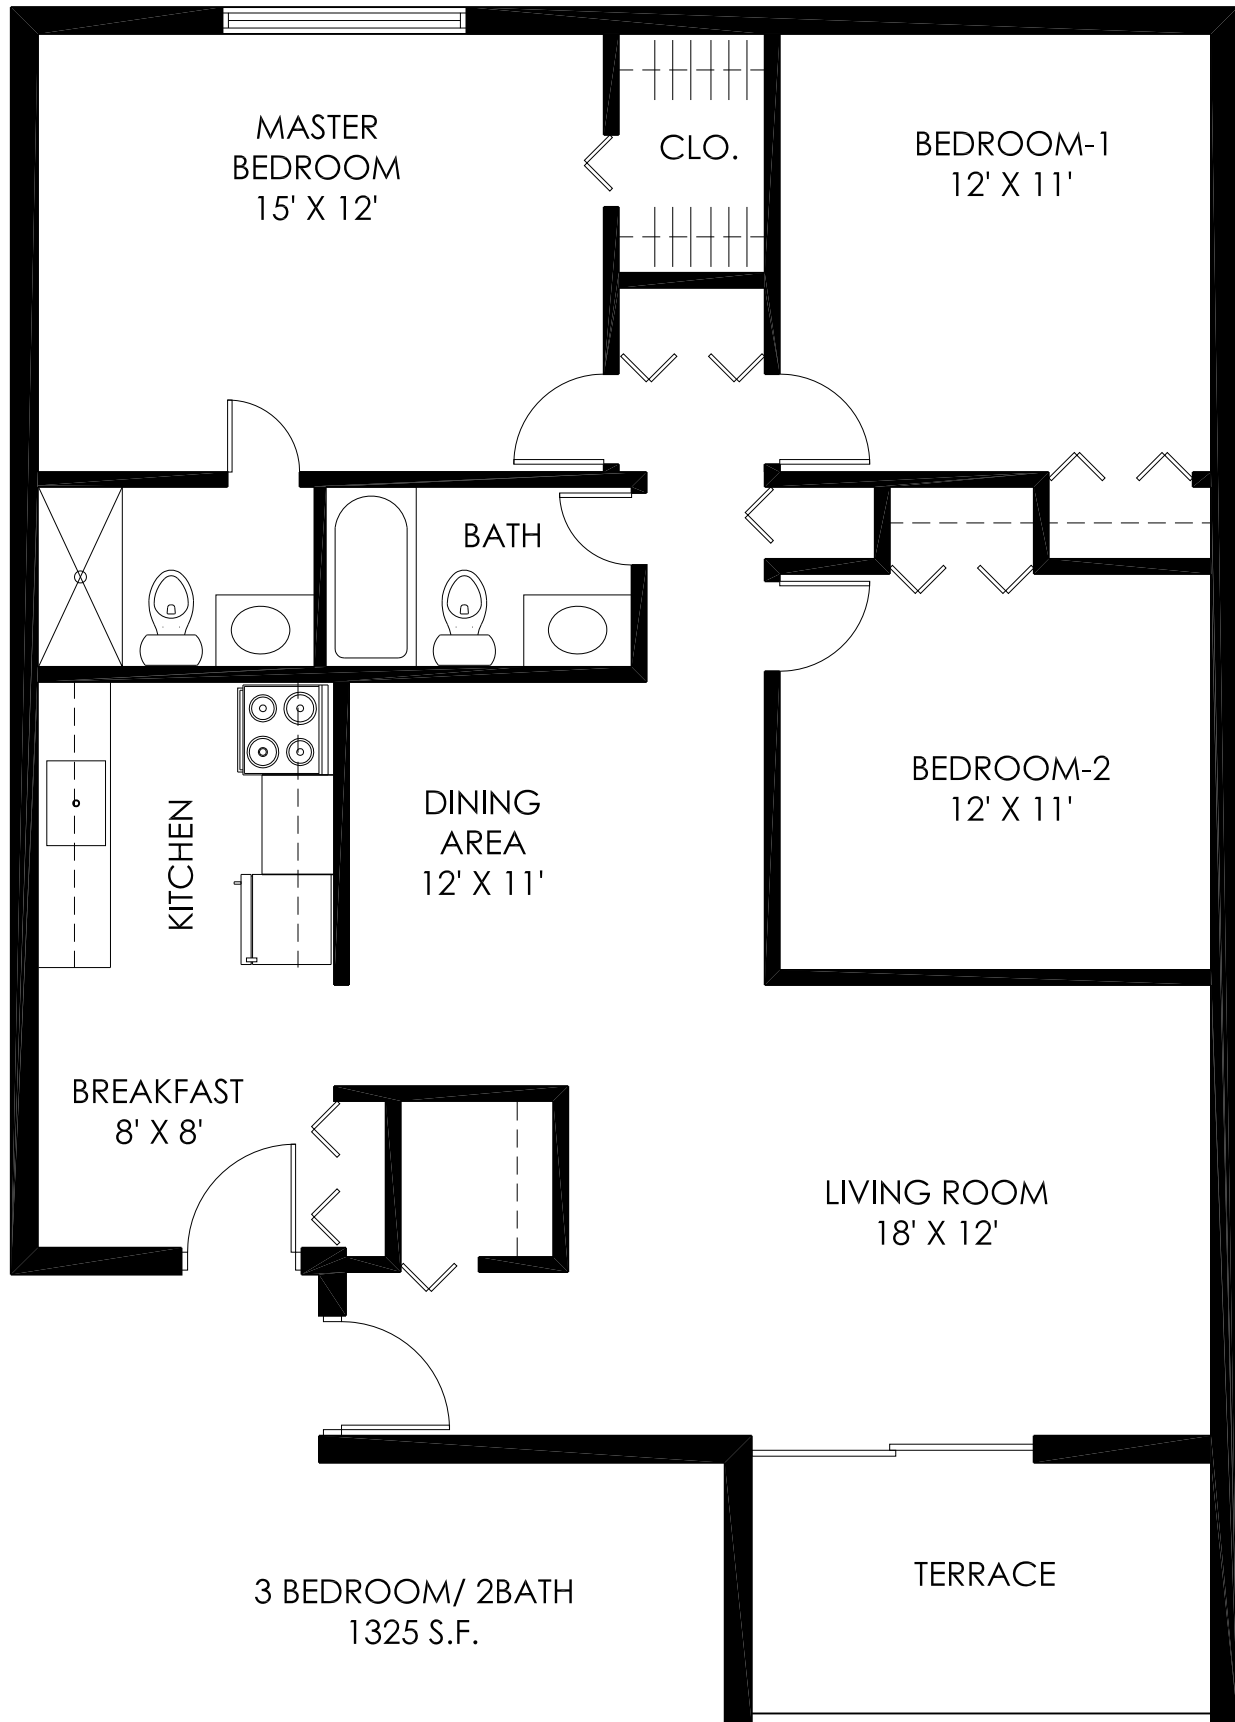

1 BEDROOM/ 1BATH
627 S.F.

EMERALD GREENS APARTMENTS

4300 SHERIDAN STREET, HOLLYWOD, FLORIDA 33021

2 BEDROOM/ 1BATH
891 S.F.

EMERALD GREENS APARTMENTS

4300 SHERIDAN STREET, HOLLYWOD, FLORIDA 33021

2 BEDROOM/ 2BATH
1096 S.F.

EMERALD GREENS APARTMENTS

4300 SHERIDAN STREET, HOLLYWOD, FLORIDA 33021

3 BEDROOM/ 2BATH
1325 S.F.

EMERALD GREENS APARTMENTS

4300 SHERIDAN STREET, HOLLYWOD, FLORIDA 33021

2 BEDROOM/ 2BATH
986 S.F.

EMERALD GREENS APARTMENTS